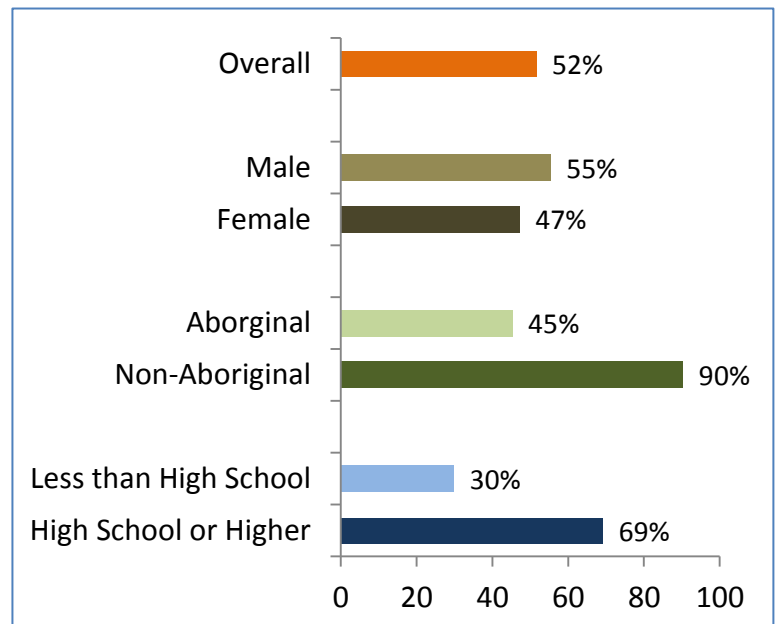

2014 Community Survey Results

Tulita

Did you know?
of people 15+ years

57%
spent nights on
the land

57%
hunted or fished

20%
gathered berries

Percentage with High School Diploma or Higher

Employment Rates

Percentage of Households . . .

Households with Internet (%)

More facts from Tulita

42% of Aboriginal persons 15 and older speak an Aboriginal language (47% in 2009)

What you liked **best**
about your community