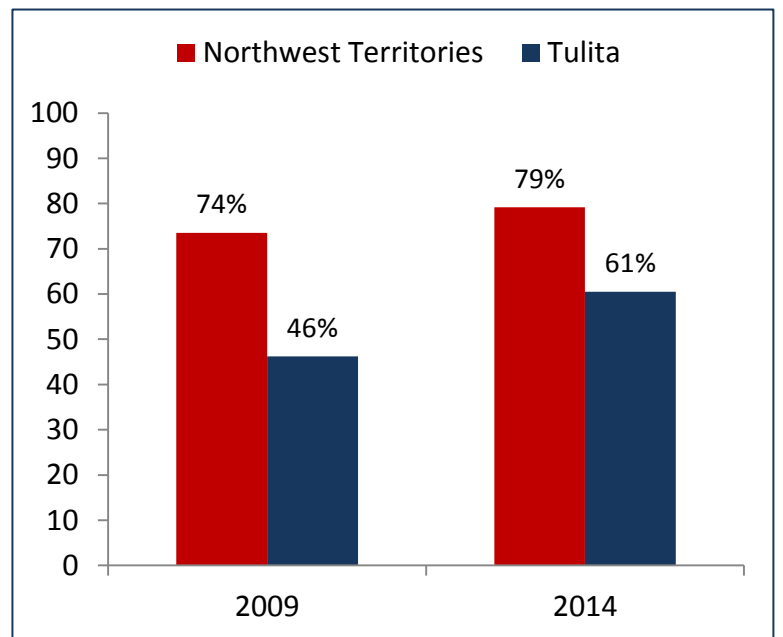

2014 Community Survey Results

Tulita

Did you know?
of people 15+ years

57%
spent nights on
the land

57%
hunted or fished

20%
gathered berries

Percentage with High School Diploma or Higher

Employment Rates

Percentage of Households . . .

Households with Internet (%)

More facts from Tulita

42% of Aboriginal persons 15 and older speak an Aboriginal language (47% in 2009)

What you liked **best**
about your community