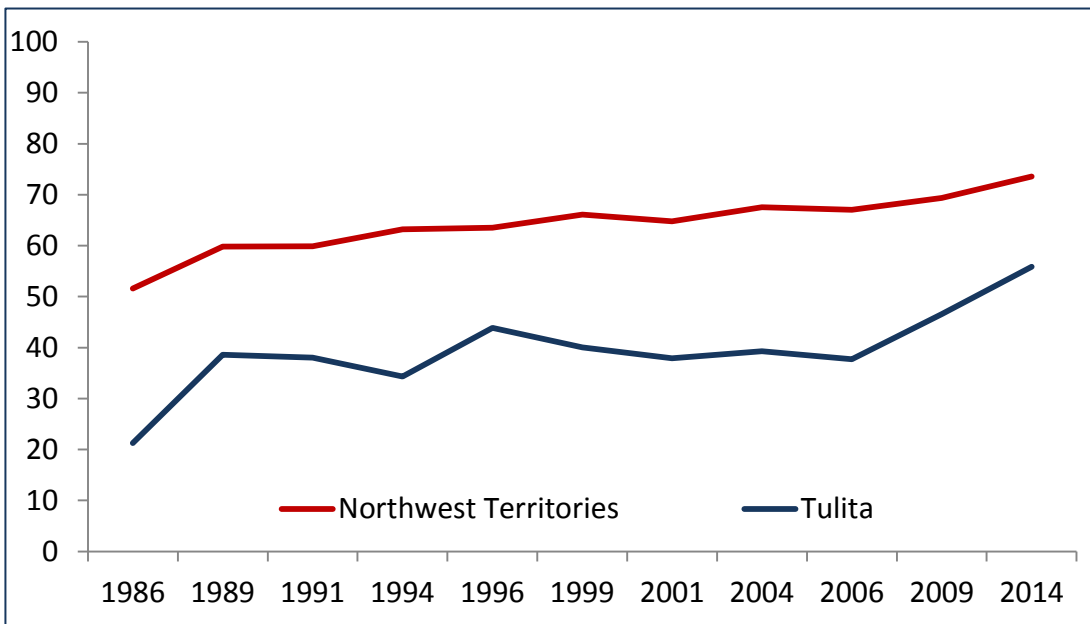

2014 Community Survey Results

Tulita

Did you know?
of people 15+ years

57%
spent nights on
the land

57%
hunted or fished

20%
gathered berries

Percentage with High School Diploma or Higher

Employment Rates

Percentage of Households . . .

Households with Internet (%)

More facts from Tulita

42% of Aboriginal persons 15 and older speak an Aboriginal language (47% in 2009)

What you liked **best**
about your community