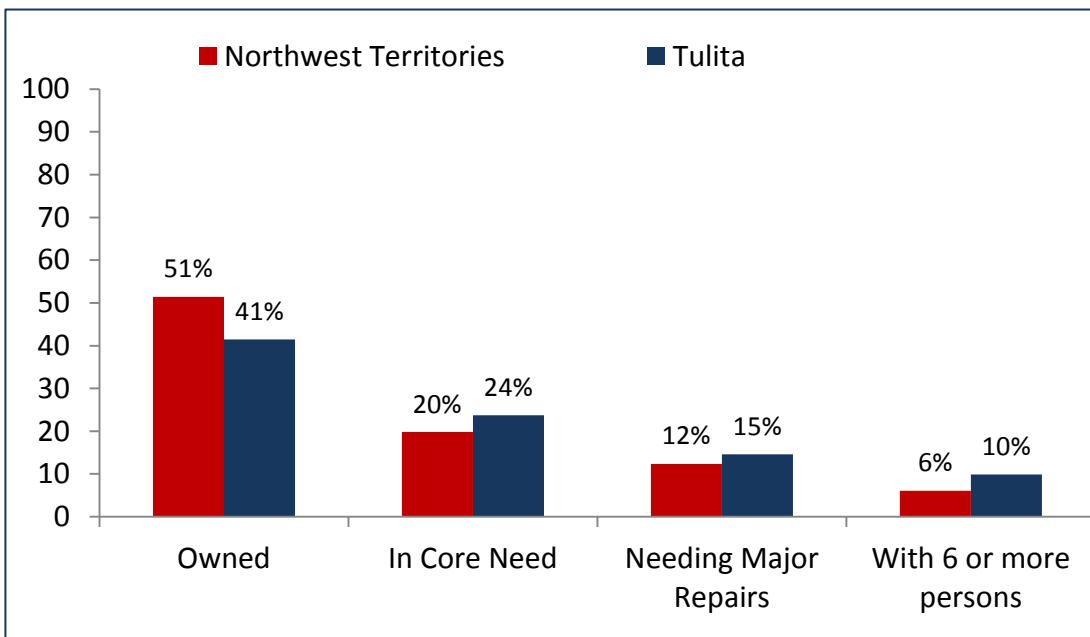

2014 Community Survey Results

Tulita

Did you know?
of people 15+ years

57%
spent nights on
the land

57%
hunted or fished

20%
gathered berries

Percentage with High School Diploma or Higher

Employment Rates

Percentage of Households . . .

Households with Internet (%)

More facts from Tulita

42% of Aboriginal persons 15 and older speak an Aboriginal language (47% in 2009)

What you liked **best**
about your community